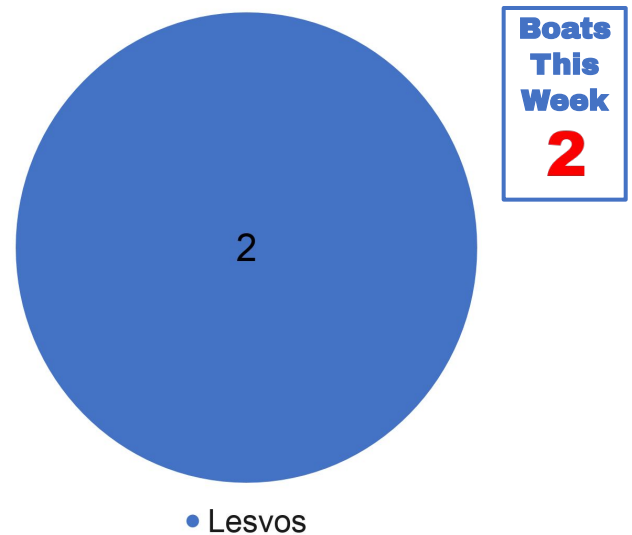

Boats Arrived on islands

This week TCG/police have picked up 8 boats, 80%, 2 boats, 20% made it to the Greek Islands. So far this year 18 boats have arrived on the Islands, 71% have been stopped by TCG

Population this week
15284