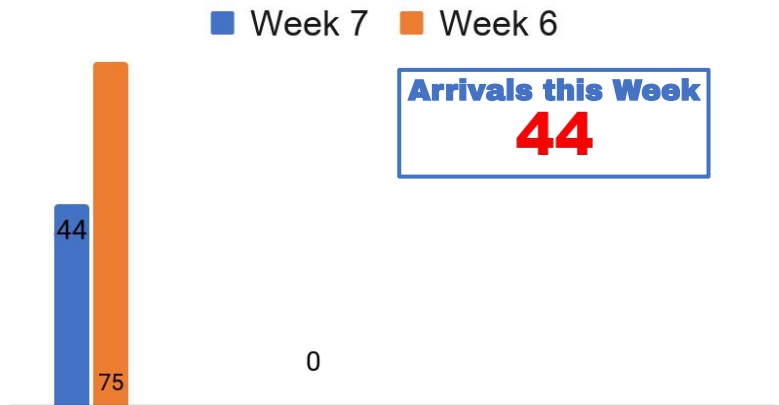

People Arrived on Aegean islands

Lesvos -41% Chios #N/A Samos #N/A Leros #N/A Kos #N/A Other #N/A

Arrivals have decreased 41.3% compared to last week. Boats arriving on the islands has decreased from 3 last week to 2 this week. Total number of boats started has increased from 6 boats last week to 10 boats this week.