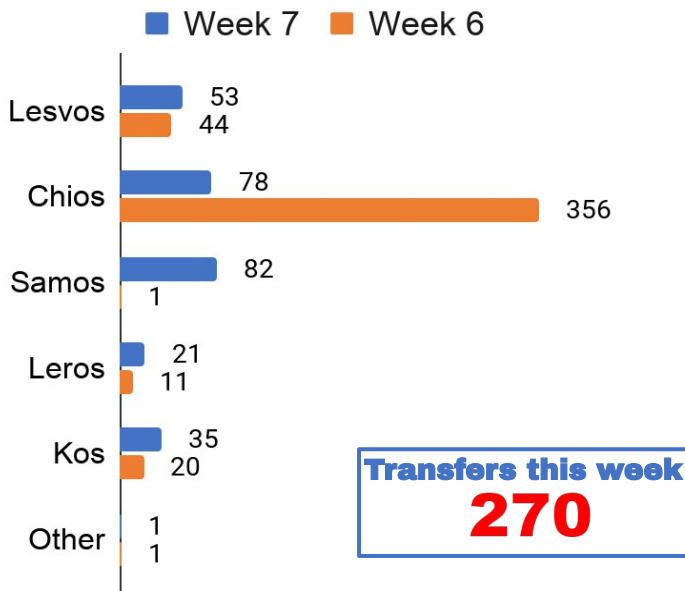

AEGEAN BOAT REPORT

WEEKLY STATISTICS FEB 15 - FEB 21

Boats Stopped TCG/Police

8 BOATS
229 PEOPLE

A total of 10 boats started their trip towards the Greek Aegean Islands, carrying a total of 273 people. However, 8 boats were stopped/pushback, and 44 people arrived on the Greek Islands. So far this year 44 boats have been picked up by The Turkish Coast Guard and Police, 1214 people. 405 people have been registered as arrived on the Greek islands on 18 boats, so far in 2020. This number should have been higher, due to pushbacks performed by the Hellenic coast guard.

Transfers to Mainland

Transfers to mainland have decreased 37.6% compared to last week, official population on the islands is 15284 people. In the last 30 days population on the islands has decreased by 922 people. Demographics on the islands: Men 53%, Women 21%, Children 26%(70% younger than 12 years)