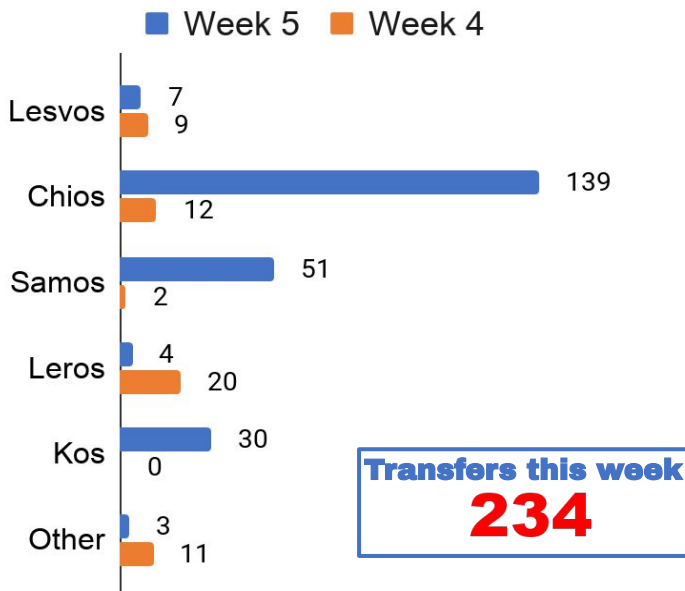

AEGEAN BOAT REPORT

WEEKLY STATISTICS FEB 01 - FEB 07

Boats Stopped TCG/Police

10 BOATS
305 PEOPLE

A total of 14 boats started their trip towards the Greek Aegean Islands, carrying a total of 403 people. However, 10 boats were stopped/pushback, and 98 people arrived on the Greek Islands. So far this year 33 boats have been picked up by The Turkish Coast Guard and Police, 920 people. 286 people have been registered as arrived on the Greek islands on 13 boats, so far in 2020. This number should have been higher, due to pushbacks performed by the Hellenic coast guard.

Transfers to Mainland

Transfers to mainland have increased 333.3% compared to last week, official population on the islands is 16231 people. In the last 30 days population on the islands has decreased by 583 people. Demographics on the islands: Men 52%, Women 21%, Children 27%(70% younger than 12 years)

Population on the Aegean islands

■ Lesvos ■ Chios ■ Samos ■ Leros ■ Kos ■ Other

People Arrived on Aegean islands

Lesvos 326% Chios #N/A Samos #N/A Leros #N/A Kos #N/A Other #N/A

Arrivals have increased 113% compared to last week. Boats arriving on the islands has increased from 2 last week to 4 this week. Total number of boats started has increased from 9 boats last week to 14 boats this week.

Population this week
16290