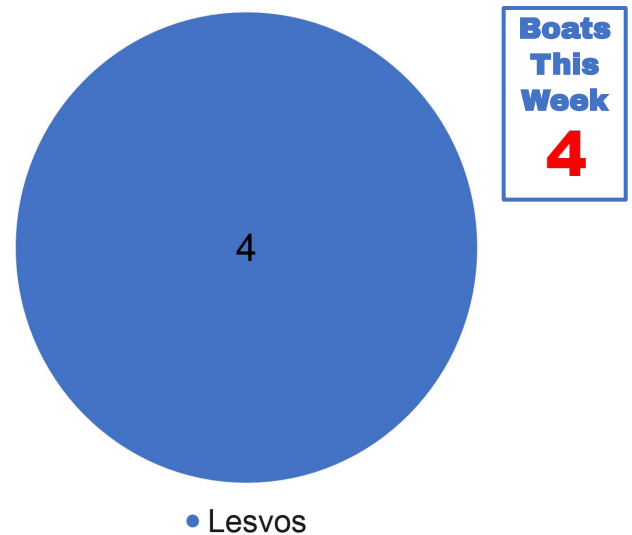

Boats Arrived on islands

This week TCG/police have picked up 10 boats, 71.4%, 24 boats, 28.6% made it to the Greek Islands. So far this year 13 boats have arrived on the Islands, 71.7% have been stopped by TCG

Population this week
16290