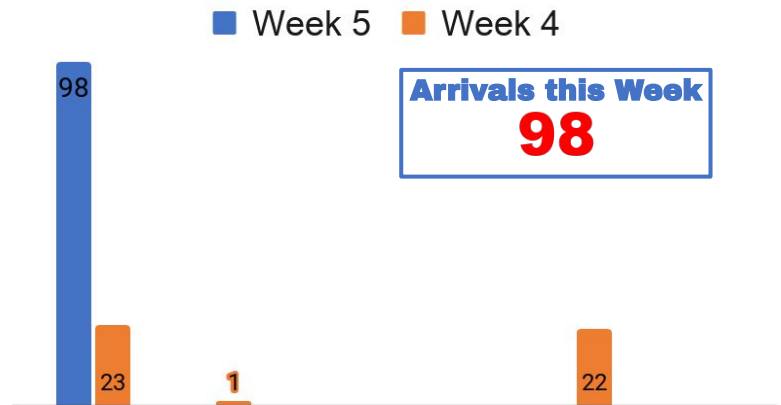

AEGEAN BOAT REPORT

WEEKLY STATISTICS FEB 01 - FEB 07

Boats Stopped TCG/Police

10 BOATS
305 PEOPLE

A total of 14 boats started their trip towards the Greek Aegean Islands, carrying a total of 403 people. However, 10 boats were stopped/pushback, and 98 people arrived on the Greek Islands. So far this year 33 boats have been picked up by The Turkish Coast Guard and Police, 920 people. 286 people have been registered as arrived on the Greek islands on 13 boats, so far in 2020. This number should have been higher, due to pushbacks performed by the Hellenic coast guard.

Transfers to Mainland

Transfers to mainland have increased 333.3% compared to last week, official population on the islands is 16231 people. In the last 30 days population on the islands has decreased by 583 people. Demographics on the islands: Men 52%, Women 21%, Children 27%(70% younger than 12 years)

Population on the Aegean islands

■ Lesvos ■ Chios ■ Samos ■ Leros ■ Kos ■ Other

People Arrived on Aegean islands

Lesvos 326% Chios #N/A Samos #N/A Leros #N/A Kos #N/A Other #N/A

Arrivals have increased 113% compared to last week. Boats arriving on the islands has increased from 2 last week to 4 this week. Total number of boats started has increased from 9 boats last week to 14 boats this week.