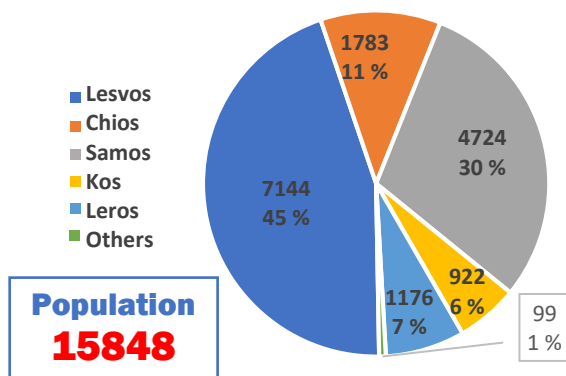

AEGEAN BOAT REPORT

MONTHLY STATISTICS JANUARY 2019

Boats Arrived Islands

People Arrived Aegean Islands

In 2019, people arriving is up 13.7%, compared to 2018. In January, 51 boats made it to the Greek islands, carrying a total of 1839 people. Arrivals has decreased 37% compared to December, boats arriving is down 39.3%.

Population on Greek Islands

Official capacity on the islands is 9209 people. Today's population exceeds this by 72.1%.

Total transfers was 2065 people in January, arrivals was 1839, population has been reduced by only 226 people this last month.

Transfers to Mainland

In January 2065 people were transported to mainland, from the Greek islands. Transfers have decreased 49.8% compared to December, when 4110 people were transported.

People Arriving on Aegean Islands & Stopped By TCG/Police

Total arrivals are up by 13.7% compared to same period in 2018. 101 boats started their trip towards the Greek islands in January, carrying a total of 3776 people. 51 boats made the trip, carrying a total of 1839 people, the rest, 50 boats, 1937 people, were arrested by the Turkish Coast guard and Police. In 2019 50 boats have been stopped on their way towards Greece, 1937 people have been arrested.