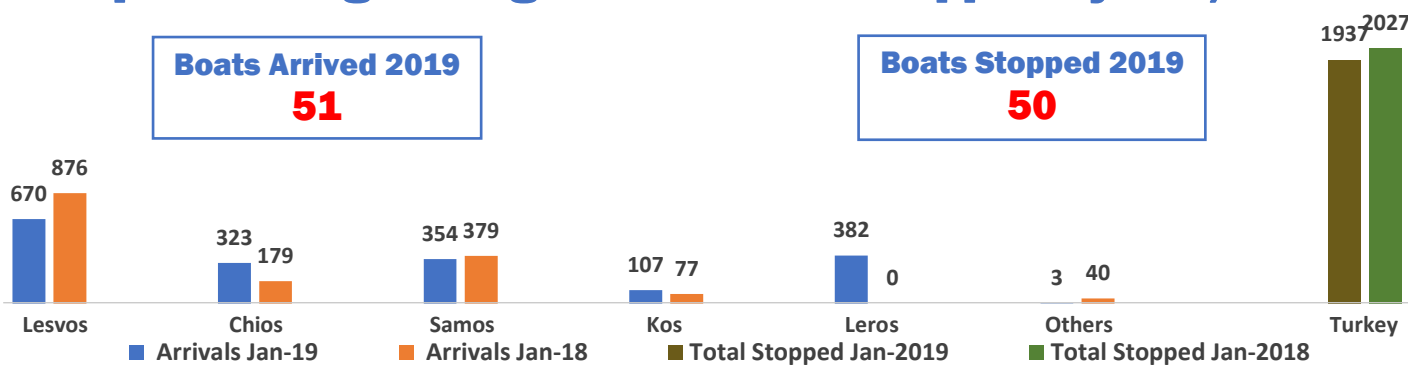

AEGEAN BOAT REPORT

MONTHLY STATISTICS JANUARY 2019

Boats Arrived Islands

People Arrived Aegean Islands

In 2019, people arriving is up 13.7%, compared to 2018. In January, 51 boats made it to the Greek islands, carrying a total of 1839 people. Arrivals has decreased 37% compared to December, boats arriving is down 39.3%.

Population on Greek Islands

Official capacity on the islands is 9209 people. Today's population exceeds this by 72.1%.

Total transfers was 2065 people in January, arrivals was 1839, population has been reduced by only 226 people this last month.

Transfers to Mainland

In January 2065 people were transported to mainland, from the Greek islands. Transfers have decreased 49.8% compared to December, when 4110 people were transported.

People Arriving on Aegean Islands & Stopped By TCG/Police

Total arrivals are up by 13.7% compared to same period in 2018. 101 boats started their trip towards the Greek islands in January, carrying a total of 3776 people. 51 boats made the trip, carrying a total of 1839 people, the rest, 50 boats, 1937 people, were arrested by the Turkish Coast guard and Police. In 2019 50 boats have been stopped on their way towards Greece, 1937 people have been arrested.