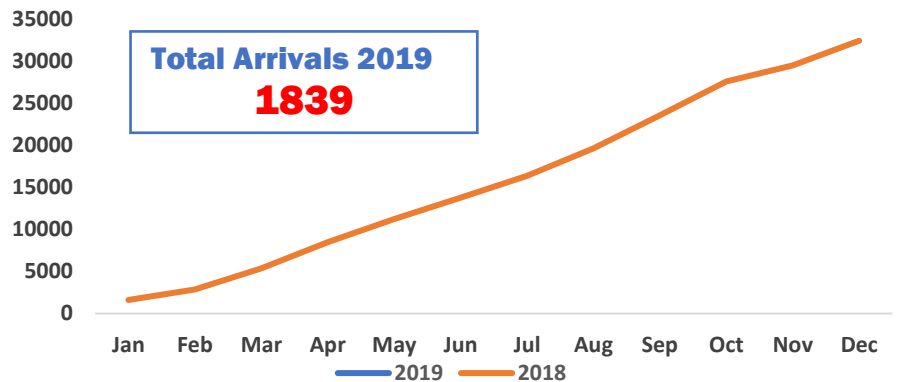

AEGEAN BOAT REPORT

MONTHLY STATISTICS JANUARY 2019

Boats Arrived Islands

People Arrived Aegean Islands

In 2019, people arriving is up 13.7%, compared to 2018. In January, 51 boats made it to the Greek islands, carrying a total of 1839 people. Arrivals has decreased 37% compared to December, boats arriving is down 39.3%.

Population on Greek Islands

Official capacity on the islands is 9209 people. Today's population exceeds this by 72.1%.

Total transfers was 2065 people in January, arrivals was 1839, population has been reduced by only 226 people this last month.

Transfers to Mainland

In January 2065 people were transported to mainland, from the Greek islands. Transfers have decreased 49.8% compared to December, when 4110 people were transported.

People Arriving on Aegean Islands & Stopped By TCG/Police

Total arrivals are up by 13.7% compared to same period in 2018. 101 boats started their trip towards the Greek islands in January, carrying a total of 3776 people. 51 boats made the trip, carrying a total of 1839 people, the rest, 50 boats, 1937 people, were arrested by the Turkish Coast guard and Police. In 2019 50 boats have been stopped on their way towards Greece, 1937 people have been arrested.