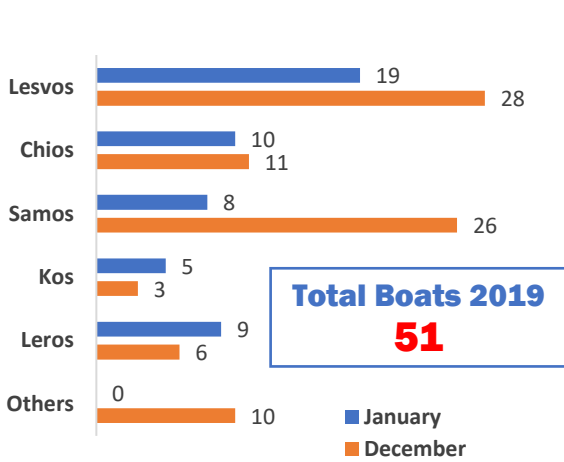

AEGEAN BOAT REPORT

MONTHLY STATISTICS JANUARY 2019

Boats Arrived Islands

People Arrived Aegean Islands

In 2019, people arriving is up 13.7%, compared to 2018. In January, 51 boats made it to the Greek islands, carrying a total of 1839 people. Arrivals has decreased 37% compared to December, boats arriving is down 39.3%.

Population on Greek Islands

Official capacity on the islands is 9209 people. Today's population exceeds this by 72.1%.

Total transfers was 2065 people in January, arrivals was 1839, population has been reduced by only 226 people this last month.

Transfers to Mainland

In January 2065 people were transported to mainland, from the Greek islands. Transfers have decreased 49.8% compared to December, when 4110 people were transported.

People Arriving on Aegean Islands & Stopped By TCG/Police

Total arrivals are up by 13.7% compared to same period in 2018. 101 boats started their trip towards the Greek islands in January, carrying a total of 3776 people. 51 boats made the trip, carrying a total of 1839 people, the rest, 50 boats, 1937 people, were arrested by the Turkish Coast guard and Police. In 2019 50 boats have been stopped on their way towards Greece, 1937 people have been arrested.