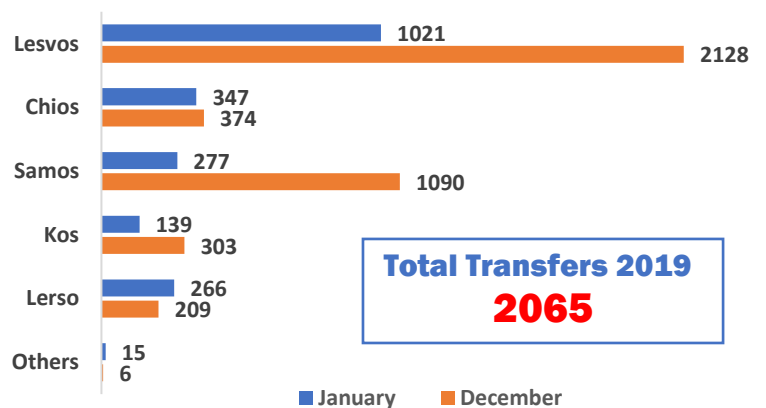

AEGEAN BOAT REPORT

MONTHLY STATISTICS JANUARY 2019

Boats Arrived Islands

People Arrived Aegean Islands

In 2019, people arriving is up 13.7%, compared to 2018. In January, 51 boats made it to the Greek islands, carrying a total of 1839 people. Arrivals has decreased 37% compared to December, boats arriving is down 39.3%.

Population on Greek Islands

Official capacity on the islands is 9209 people. Today's population exceeds this by 72.1%.

Total transfers was 2065 people in January, arrivals was 1839, population has been reduced by only 226 people this last month.

Transfers to Mainland

In January 2065 people were transported to mainland, from the Greek islands. Transfers have decreased 49.8% compared to December, when 4110 people were transported.

People Arriving on Aegean Islands & Stopped By TCG/Police

Total arrivals are up by 13.7% compared to same period in 2018. 101 boats started their trip towards the Greek islands in January, carrying a total of 3776 people. 51 boats made the trip, carrying a total of 1839 people, the rest, 50 boats, 1937 people, were arrested by the Turkish Coast guard and Police. In 2019 50 boats have been stopped on their way towards Greece, 1937 people have been arrested.